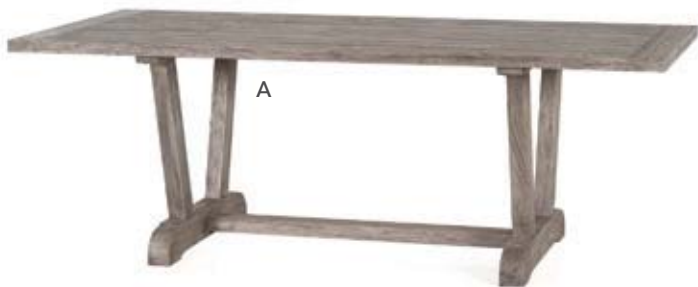

A

B

These organic raw teak root tables will be the center of attention of any living room. *Each is unique in its root shape and pattern.*

Verona

The understated architectural design of this dining table may be overlooked as people will be focused on its amazing finish. Made out of Reclaimed Teak in an iron-brushed medium grey finish that showcases the lovely grain, this dining table will accommodate 6–8 dining chairs, depending on their size.

A OUTDOOR VERONA
RECLAIMED TEAK DINING TABLE
OL-VER13-86
86.75"W x 39.5"D x 30.75"H

B OUTDOOR PORTO FINO
DINING CHAIR
OL-POR11
24.8"W x 28.74"D x 34.25"H
Seat Height 19.68"

UPGRADES AVAILABLE:

*see p 44.